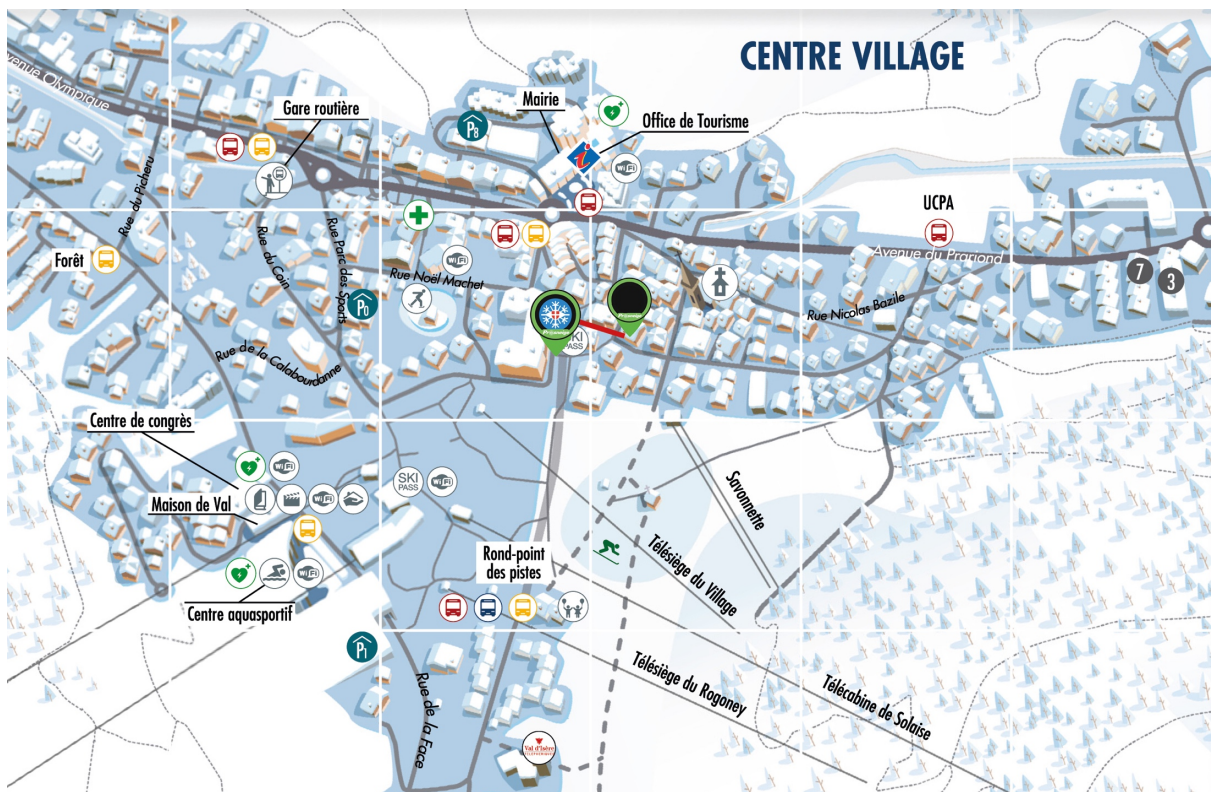

PROSNEIGE MEETING POINT ACCESS FROM **HÔTEL L'AIGLE DES NEIGES**

BY FOOT / ESTIMATED TIME: 1 min

When going out of the hotel, go straight and you will pass before “La Poste” (the post office). You will arrive on the Place des Dolomites. On your left, you will find our Prosneige shop and departure of our lessons.