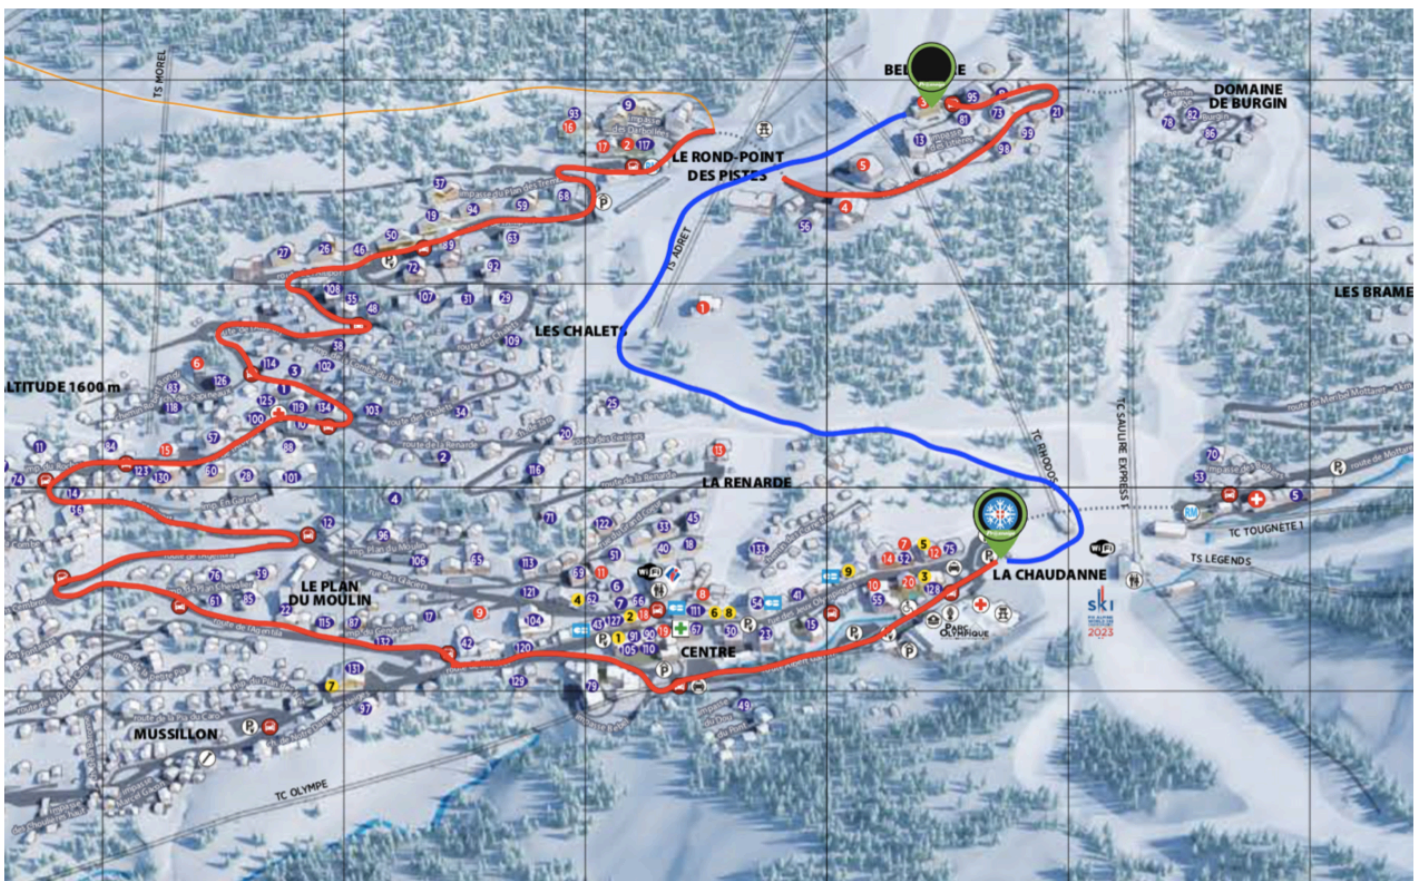

PROSNEIGE MEETING POINT ACCESS FROM **HÔTEL ALLODIS**

BY SKI / ESTIMATED TIME: 6 min

Go out of your hotel by the ski room. Go on the blue slope “Doron” that is next to your hotel. Go down this slope until you reach the snow front “La Chaudanne”. Your meeting point is where the green flying banners are, on this snow front.

BY CAR / ESTIMATED TIME: 11 min

Take the Belvedere road. Follow the Altiport road. After two turns, take right on the Angentila road. Take left after three turns, to go on the Albert Gacon road. At the roundabout, the snowfront “La Chaudanne” will be on your left. Your meeting point is where the green flying banners are, on this snow front.