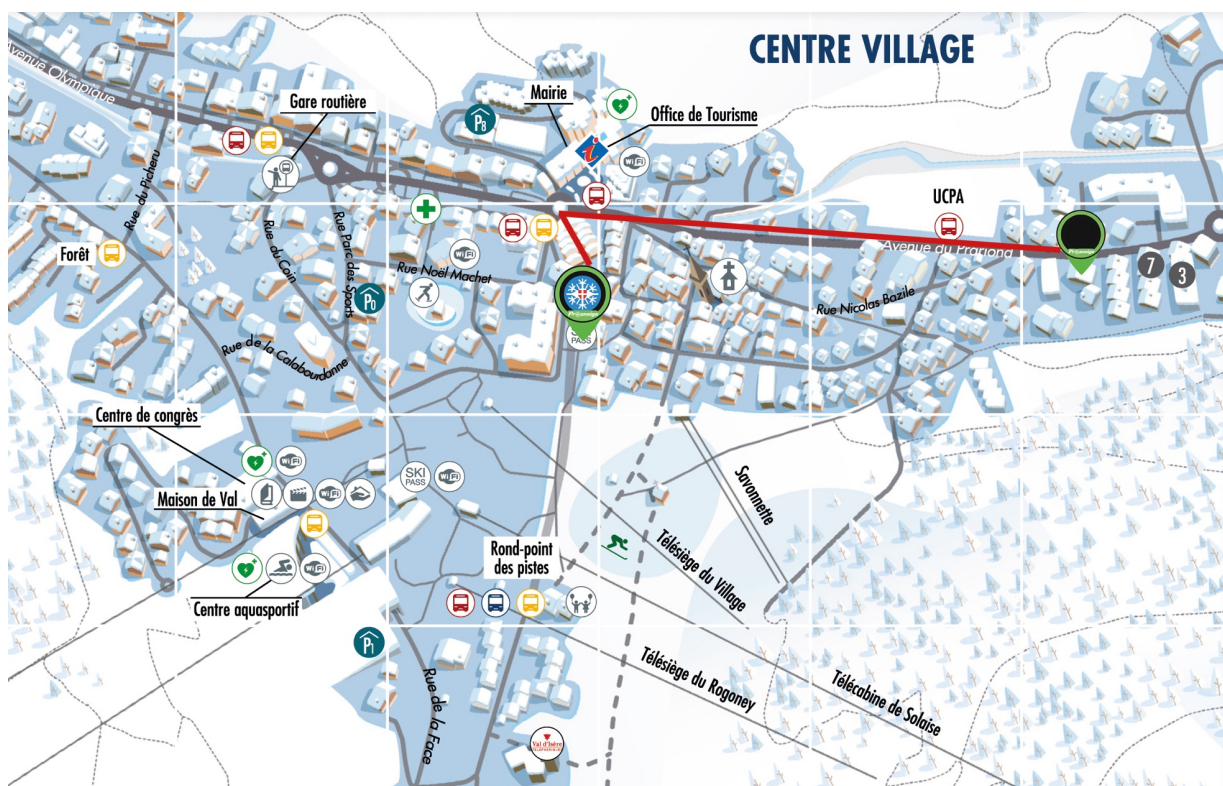

# PROSNEIGE MEETING POINT ACCESS FROM **HÔTEL AVANCHER**

**BY FOOT / ESTIMATED TIME: 10 min**

Go left on the Avenue du Prariond when going out of your hotel. Take the shuttle at the stop called "UCPA" and exit at the tourist office stop. Once on the tourist office roundabout, take the pedestrian street between the shops "Columbia" and "Poivre Blanc". Go straight, and you will arrive at the Place des Dolomites, where starts our Prosneige lessons.