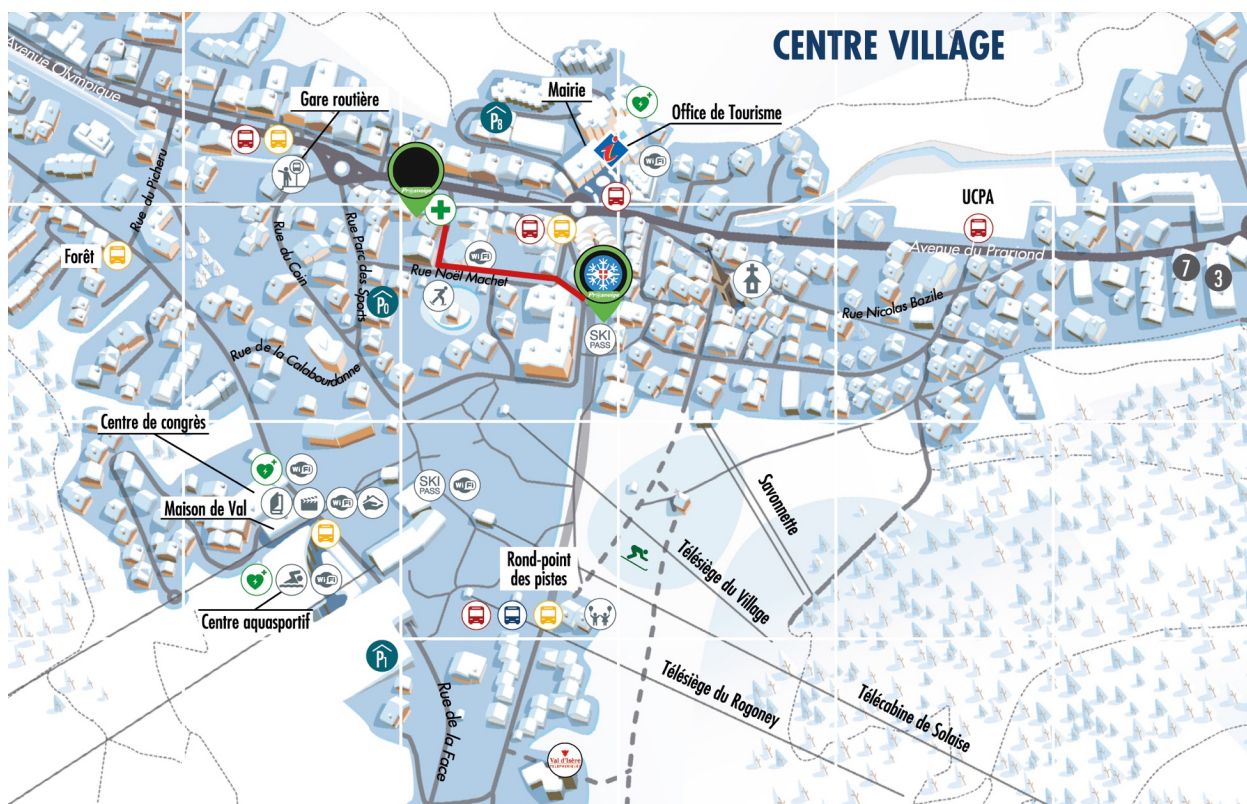

PROSNEIGE MEETING POINT ACCESS FROM **HÔTEL AVENUE LODGE**

BY FOOT / ESTIMATED TIME: 4 min

Take right on the street called "Rue Noël Machet" when going out of your hotel, where the pharmacy is. Once on this street, take left and go straight. You will arrive on the Place des Dolomites, the departure of our lessons.