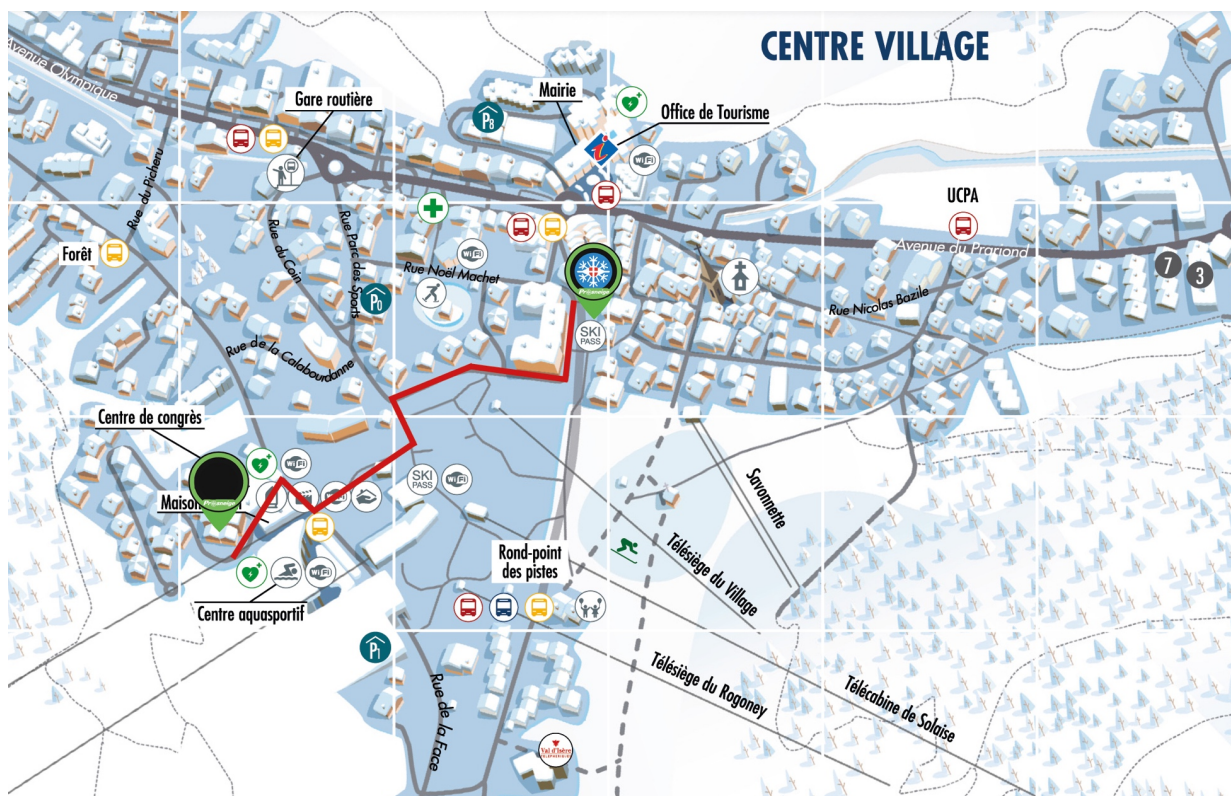

PROSNEIGE MEETING POINT ACCESS FROM **HÔTEL BARMES DE L'OURS**

BY FOOT / ESTIMATED TIME: 10 min

When going out of your hotel, reach the snow front and find the ski lift called "Le Télésiège du Village". Go straight and you will arrive at the Place des Dolomites, where you can find our shop and departure of the lessons.