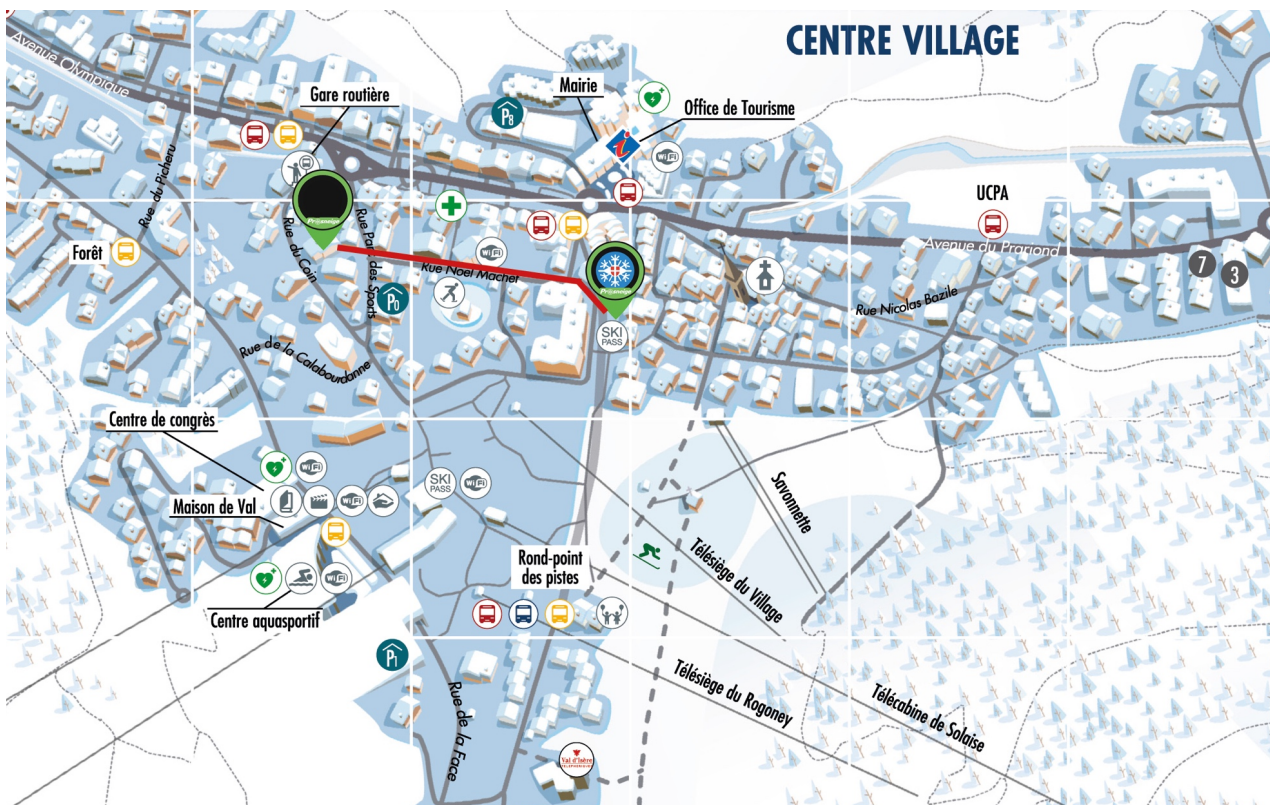

PROSNEIGE MEETING POINT ACCESS FROM **HÔTEL CRÊTES BLANCHES**

BY FOOT / ESTIMATED TIME: 4 min

When going out of your hotel, you are on the street called "Rue des Parcs des Sports". Go on the street "Rue Noël Machet" and go straight. You will arrive Place des Dolomites, where our lessons start.