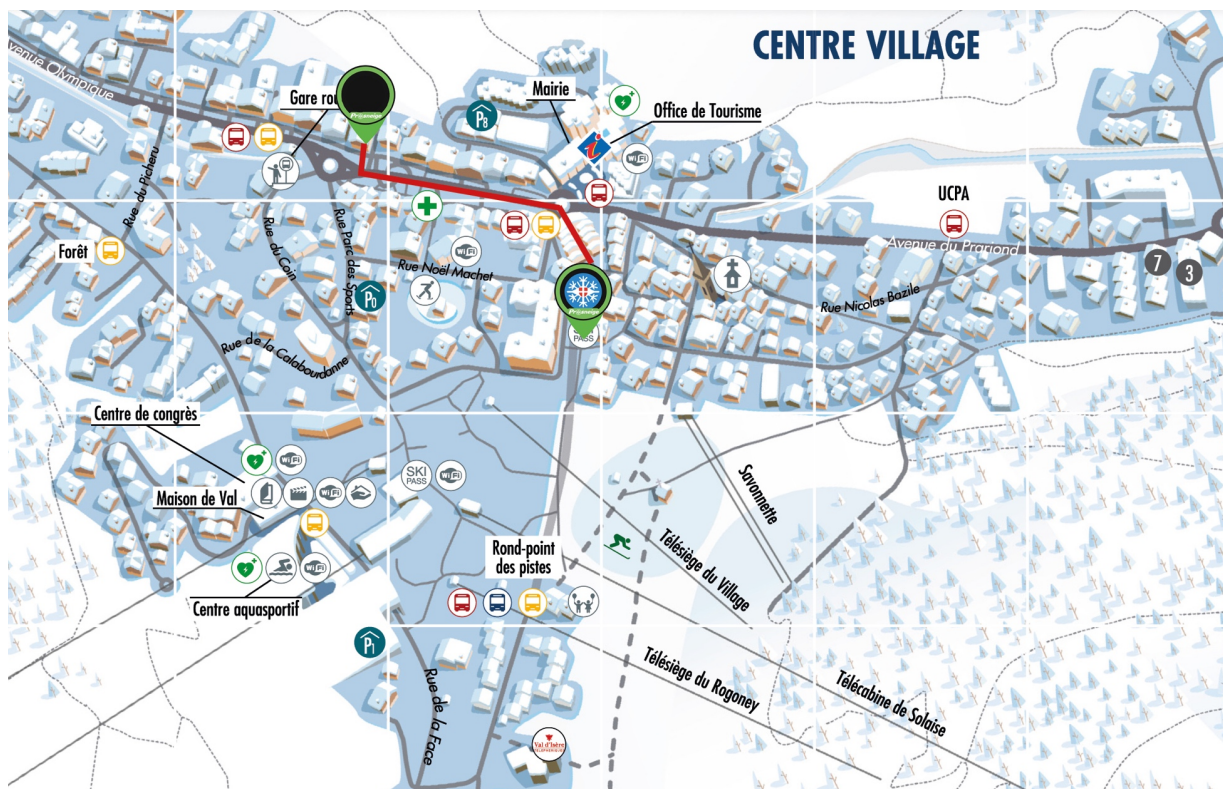

PROSNEIGE MEETING POINT ACCESS FROM **HÔTEL KANDHAR**

BY FOOT / ESTIMATED TIME: 5 min

Take left on the Avenue Olympique when going out of your hotel. When you reach the roundabout, take the pedestrian street between the shops “Colmubia” and “Poivre Blanc”. Continue walking straight until arriving at Place des Dolomites, where our lessons start.