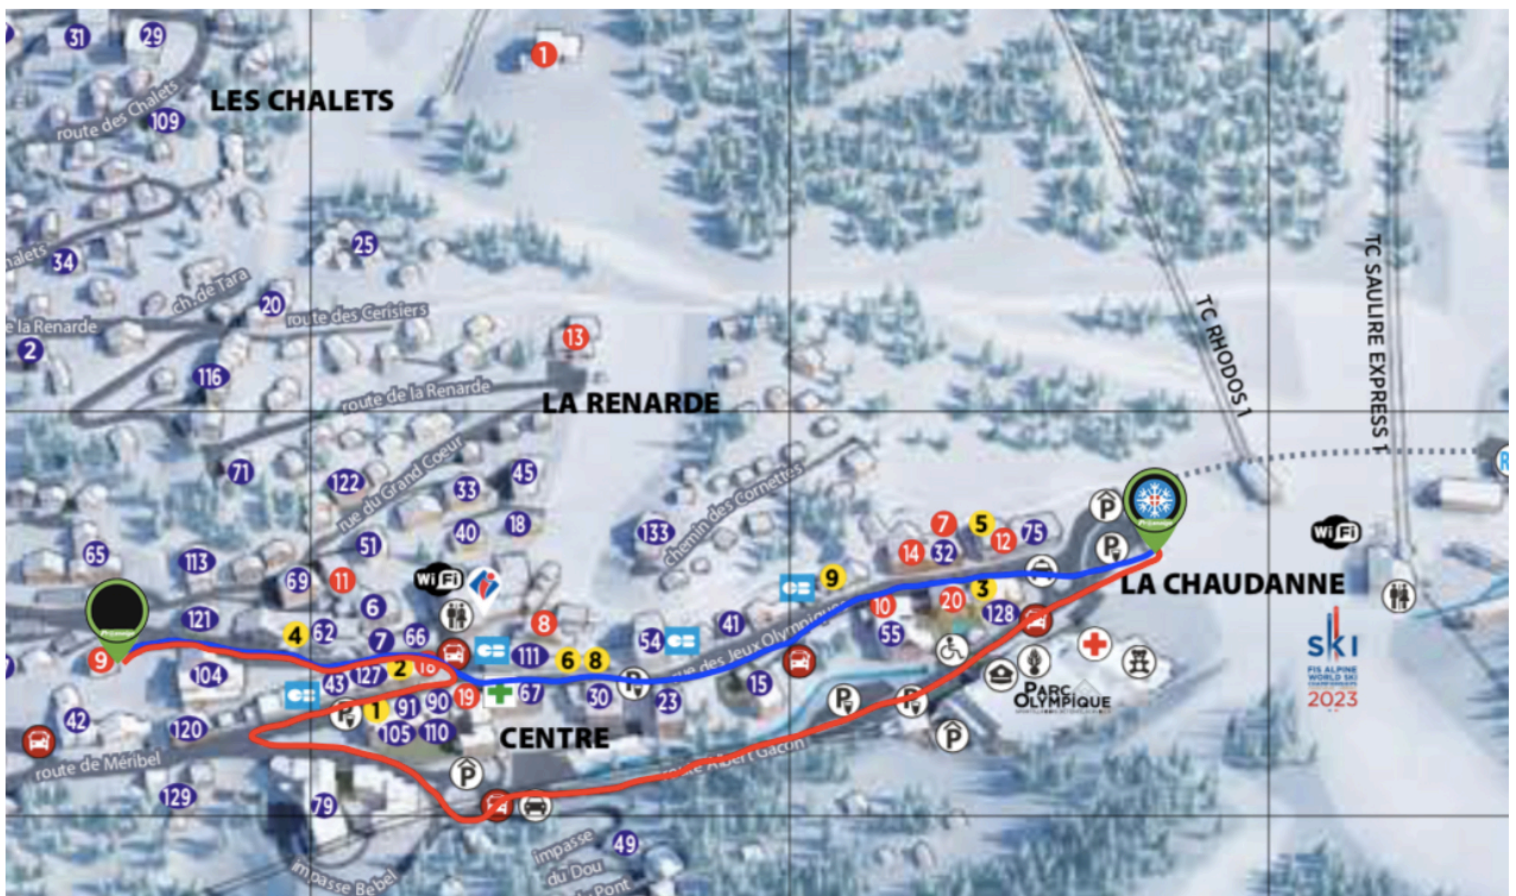

PROSNEIGE MEETING POINT ACCESS FROM **HÔTEL LE GENEPI**

BY FOOT / ESTIMATED TIME: 6 min

Go out of your hotel through reception. Go right and take the Rue du Centre. Down this street, take slightly left to reach the Route de la Montée. Go down this road 250 meters, the snow front "La Chaudanne" will be in front of you.

BY CAR / ESTIMATED TIME: 3 min

Take the road on your right, and at the intersection that is at the end, take left. Take the second exit on the roundabout. When reaching the second roundabout, the snow front "La Chaudanne" will be in front of you. Your meeting point is where the green flying banners are, on this snow front.