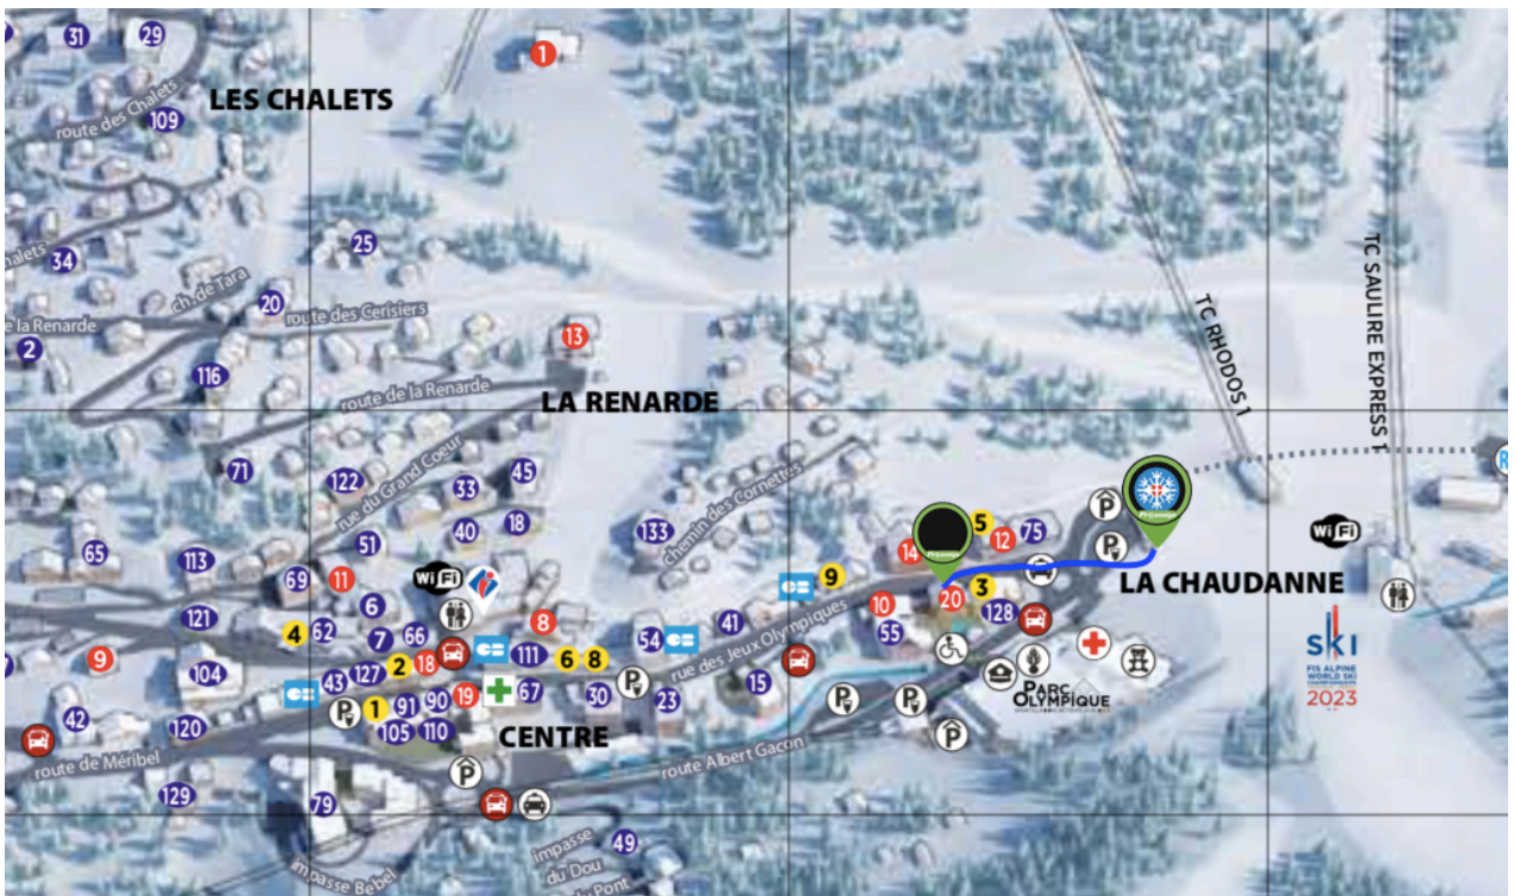

PROSNEIGE MEETING POINT ACCESS FROM **HÔTEL LE TREMPLIN**

BY FOOT / ESTIMATED TIME: 2 min

Go out through reception. Reach the snow front “La Chaudanne” that is 50 meters down your hotel. Your meeting point is where the green flying banners are, on this snow front.