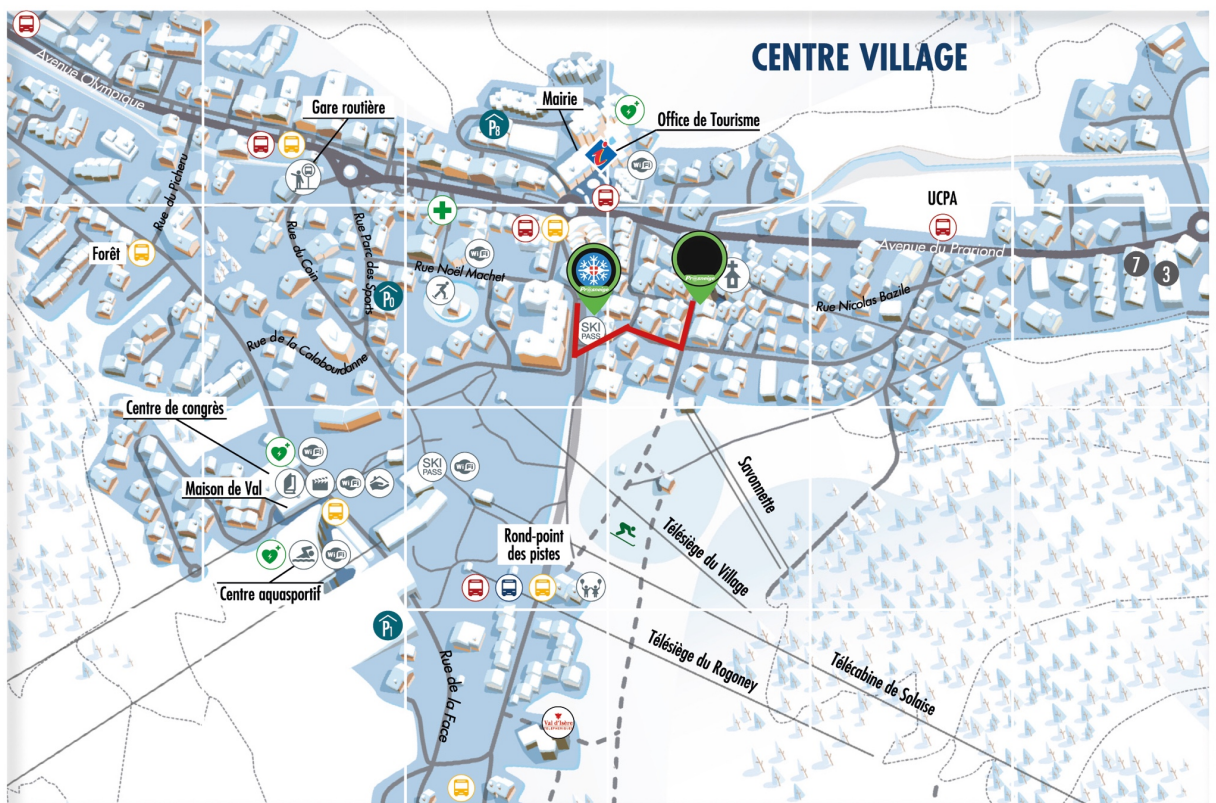

# PROSNEIGE MEETING POINT ACCESS FROM **HÔTEL LES LAUZES**

**BY FOOT / ESTIMATED TIME: 3 min**

When going of your hotel, take right on the street “Rue de l’Eglise”. Take right on the street “Rue des Leissières. Take left on “Rue de la Poste”, then continue until reaching the Place des Dolomites. You will find there the start of our lessons.